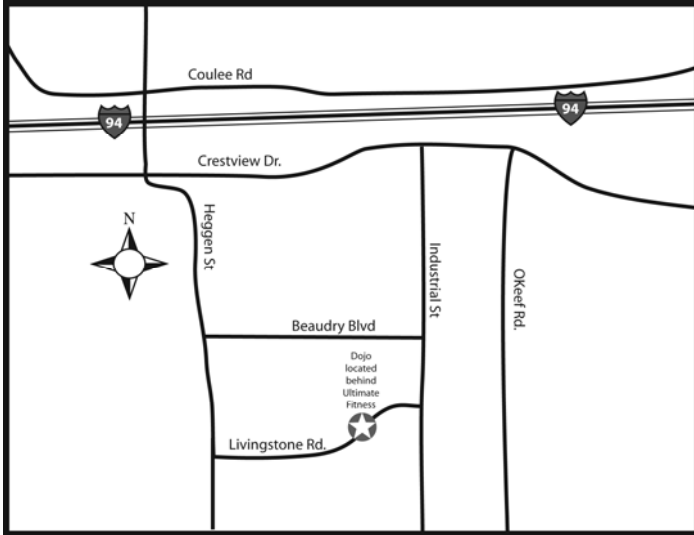

# Directions to Midwest Center For Movement Dojos

MCFM Hudson: 1616 Livingstone Road, Hudson WI 54016

From MN:  
 Take 94 East to Hudson, Exit 2 (Carmichael Road)  
 Take a right on Carmichael, turn right at next set of stop lights onto Crestview Drive.  
 Take a left on Industrial Street.  
 Take a right on Livingstone Road.  
 MCFM Dojo is located in the second building on the left around the corner of the building from Ultimate Fitness.

### From 35W heading South:

Take the Highway 13 North exit  
 Follow to the intersection with Nicollet Avenue  
 Turn left on to Nicollet (heading north)  
 Go through next stoplight, take the fourth right (Wood Lake Drive)  
 Take first left into parking lot, then immediately left again.  
 Follow parking lot to front door

### From 35E heading South:

Take County Road 11 exit, turn right (North) onto Co Rd 11  
 Follow Co Rd 11 to Highway 13 (stoplights), take a left on to 13  
 Follow Hwy 13 to Nicollet Avenue  
 Turn right on to Nicollet (heading north)  
 Go through next stoplight, take the fourth right (Wood Lake Drive)  
 Take first left into parking lot, then immediately left again.  
 Follow parking lot to front door

### From 77 heading South:

Take Hwy 13 South exit (first exit after bridge)  
 Follow Hwy 13 to Nicollet Avenue  
 Turn right on to Nicollet (heading north)  
 Go through next stoplight, take the fourth right (Wood Lake Drive)  
 Take first left into parking lot, then immediately left again.  
 Follow parking lot to front door