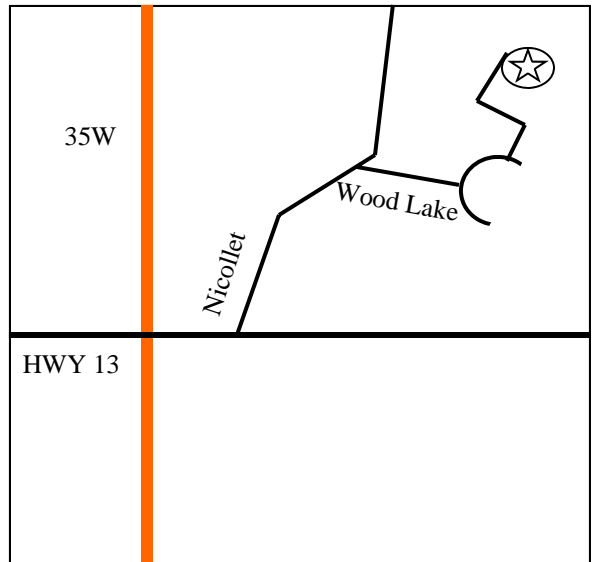

We have limited space for out of town guests. Please e-mail Mike@midwestaikido.com or call 651.308.8673 to make arrangements.